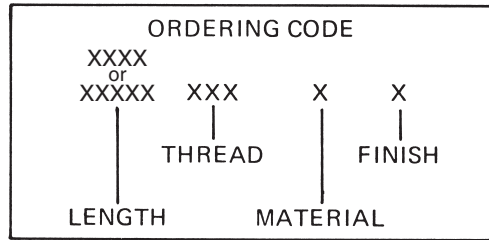

3/16 HEX MALE-FEMALE STANDOFFS

Available with thread locking products, see page vii

In short lengths 'A' will be tapped to maximum depth
 See page 9 for finish codes
 For non-standard parts contact Sales Office

LENGTH	PART NO.
5/32	4500A
3/16	4500
7/32	4500T
1/4	4501
9/32	4501T
5/16	4502
11/32	4502T
3/8	4503
13/32	4503T
7/16	4504
15/32	4504T
1/2	4505
17/32	4505T

LENGTH	PART NO.
9/16	4506
19/32	4506T
5/8	4507
21/32	4507T
11/16	4508
23/32	4508T
3/4	4509
25/32	4509T
13/16	4510
27/32	4510T
7/8	4511
29/32	4511T
15/16	4512
31/32	4512T
1"	4513

LENGTH	PART NO.
1-1/16	4514
1-1/8	4515
1-3/16	4516
1-1/4	4517
1-5/16	4518
1-3/8	4519
1-7/16	4520
1-1/2	4521
1-9/16	4522
1-5/8	4523
1-11/16	4524
1-3/4	4525
1-13/16	4526
1-7/8	4527
1-15/16	4528
2"	4529

THREAD LENGTH CODE		
THREAD	A	B
2-56	3/16	5/32
4-40	1/4	3/16
6-32	3/8	1/4