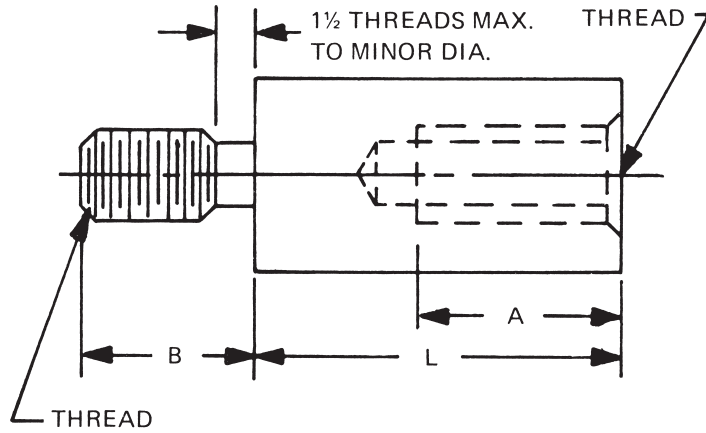

3/16 HEX MALE-FEMALE STANDOFFS

Available with thread locking products, see page vii

In short lengths 'A' will be tapped to maximum depth
 See page 9 for finish codes
 For non-standard parts contact Sales Office

LENGTH	PART NO.
5/32	4500A
3/16	4500
7/32	4500T
1/4	4501
9/32	4501T
5/16	4502
11/32	4502T
3/8	4503
13/32	4503T
7/16	4504
15/32	4504T
1/2	4505
17/32	4505T

LENGTH	PART NO.
9/16	4506
19/32	4506T
5/8	4507
21/32	4507T
11/16	4508
23/32	4508T
3/4	4509
25/32	4509T
13/16	4510
27/32	4510T
7/8	4511
29/32	4511T
15/16	4512
31/32	4512T
1"	4513

LENGTH	PART NO.
1-1/16	4514
1-1/8	4515
1-3/16	4516
1-1/4	4517
1-5/16	4518
1-3/8	4519
1-7/16	4520
1-1/2	4521
1-9/16	4522
1-5/8	4523
1-11/16	4524
1-3/4	4525
1-13/16	4526
1-7/8	4527
1-15/16	4528
2"	4529

THREAD LENGTH CODE		
THREAD	A	B
2-56	3/16	5/32
4-40	1/4	3/16
6-32	3/8	1/4