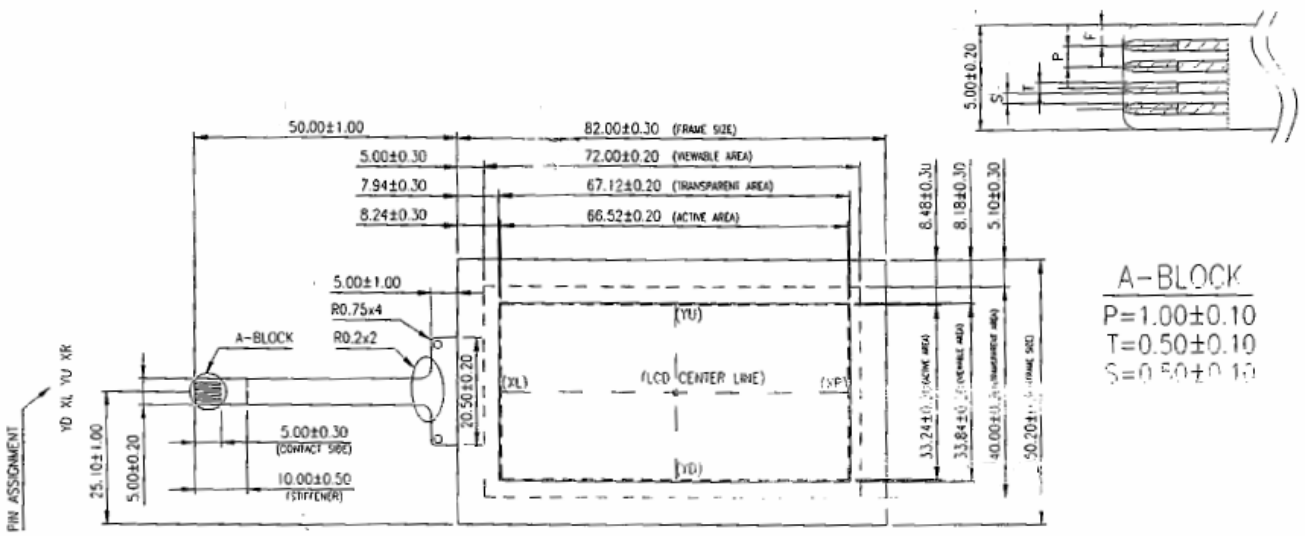

A-BLOCK
P=1.00±0.10
T=0.50±0.10
S=0.50±0.10

▲ NOTE:

1. TERMINAL RESISTANCE:
  UP: 400-900Ω(Initial)
  DOWN: 200-900Ω(Initial)